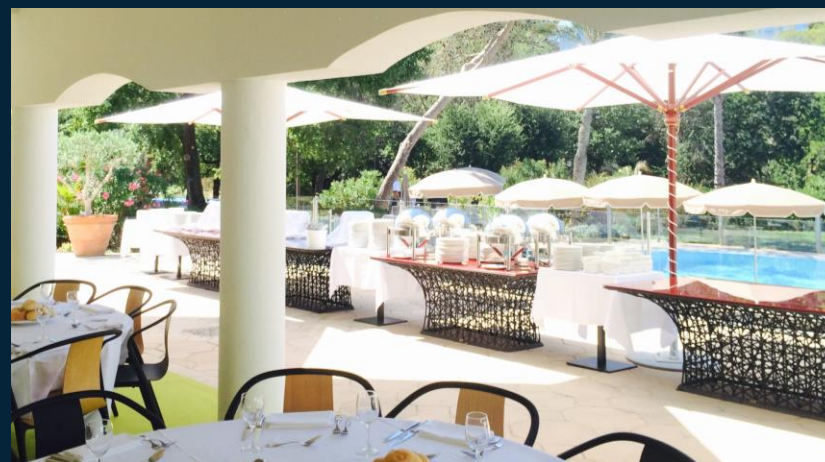

LES CHELEMS / *The Chelems Meeting Space*

★★★★
MOURATOGLOU
HOTEL & RESORT

LA TERRASSE CHELEM & LES RUINES /

The Chelem's Terrace and Ruines

LE BAR ABSOLU & TERRASSE/ *The Bar Absolu & Terrace*

LES PLAYERS/ *The Players Meeting Space*

LA PERGOLA/ *The Pergola*

L'ICONIQUE PISCINE RAQUETTE / *Our Inconic swimming-pool*

★★★★

MOURATOGLOU
HOTEL & RESORT

LE M BEACH / *The M Beach*

RESTAURANT LES LOGES & SA TERRASSE/

Les Loges Restaurant & Terrace

★★★★

MOURATOGLOU
HOTEL & RESORT

LA TERRASSE LOGES/ *The Loges Terrace*

L'EMBLEME / *L'Embleme Restaurant*

KAMON / *Kamon Japanese Restaurant*

LA TABLE DU CHEF / *“La Table du Chef Gastronomic Table”*

M LOUNGE / M Lounge & Bar